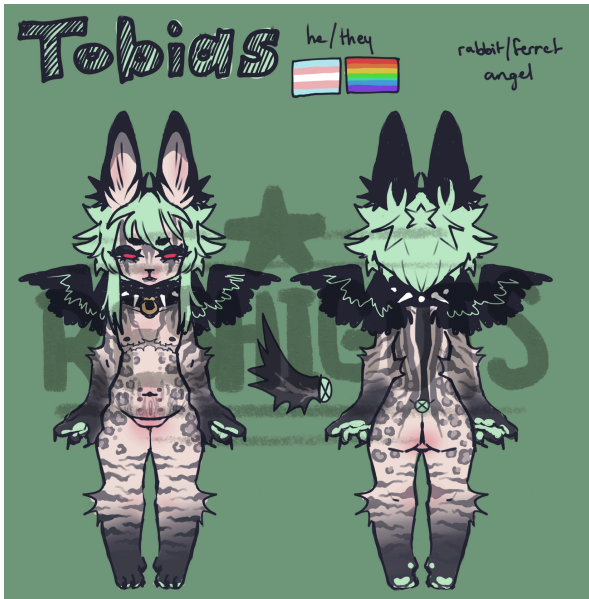

FLAT COLORED + LINE:

- ★ Headshot: \$20
- ★ Bust: \$25
- ★ Thigh-up: \$27
- ★ Fullbody: \$30
 - +\$20 - 30 per additional character
 - +\$10 - 20 for complexity (in character or addition of background)
- ★ Examples:

CUSTOMS: (full render, full body)

★ **CHARACTERS:**

- chibi: \$30
- feral/anthro: \$50
 - (optional additions):
 - Ref. sheet - \$100
 - Complexity - \$10 - 25

★ **Examples:**

★ **MOODBOARDS:** (collage of images from pinterest/the web)