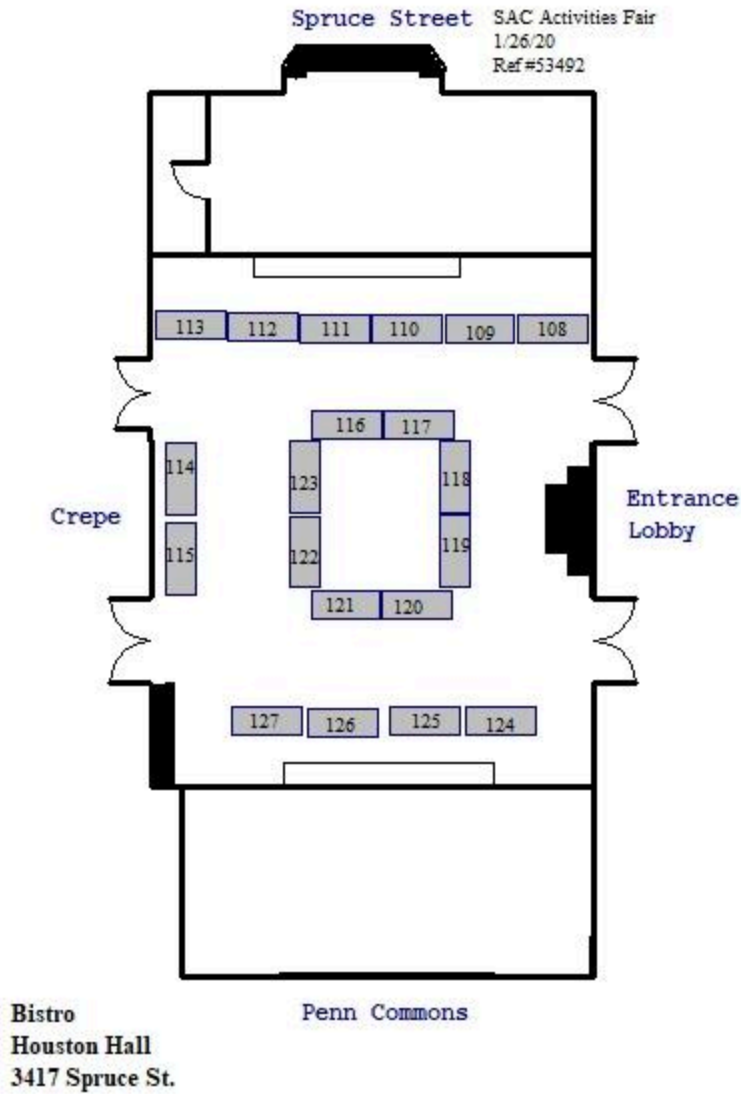

# Map of Houston Hall by room (in order from Bodek Lounge to Hall of Flags)

## BODEK LOUNGE

# READING ROOM

# BISTRO

**NOTE:** For some reason the bistro is flipped from the rest of the rooms, so note that the top is facing Spruce and the bottom is facing Perelman!