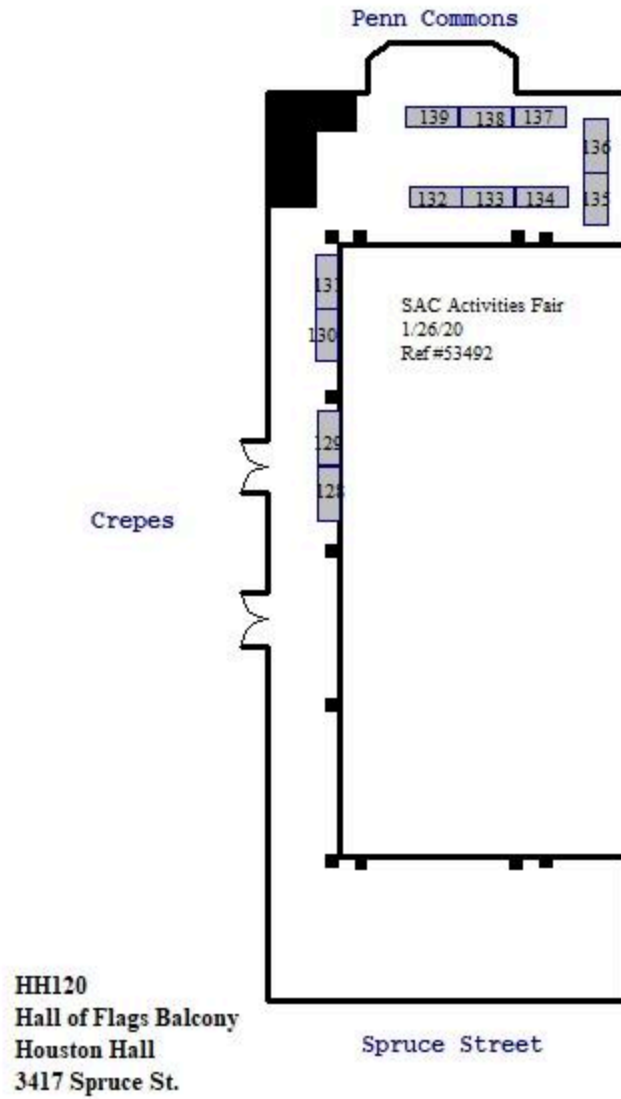

HALL OF FLAGS BALCONY