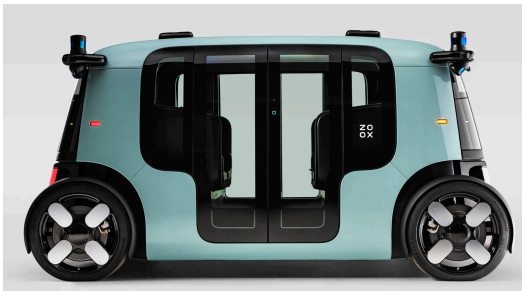

Sample Board Example

Interior fabric, not colour

Sample fabric for floor, cut short, red colour

Rim design for exterior

Door style, similar to french doors

J seating if only one door is being used, the bench could flip up if two doors are needed.

Flat back exterior colour

Seat texture not colour

Carbon fiber accents

Possible carbon fiber accent colour

doors

Possible over all shape, wouldn't work with bus

could utilize different door designs

Preferred overall shape, easy to get into and out,

and out

Possible overall design style, center access, easy in

light feel and height

Possible overall design with a more car

Bucket seating vs bench