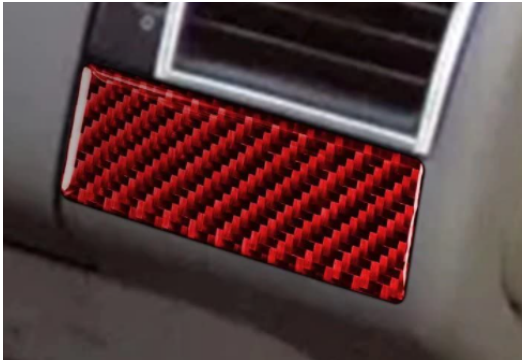

Sample Board Example

Interior fabric, not colour

Sample fabric for floor, cut short, red colour

Rim design for exterior

Door style, similar to french doors

J seating if only one door is being used, the bench could flip up if two doors are needed.

Flat back exterior colour

Seat texture not colour

Carbon fiber accents

Possible carbon fiber accent colour

doors

Possible over all shape, wouldn't work with bus

could utilize different door designs

Preferred overall shape, easy to get into and out,

and out

Possible overall design style, center access, easy in

light feel and height

Possible overall design with a more car

Bucket seating vs bench