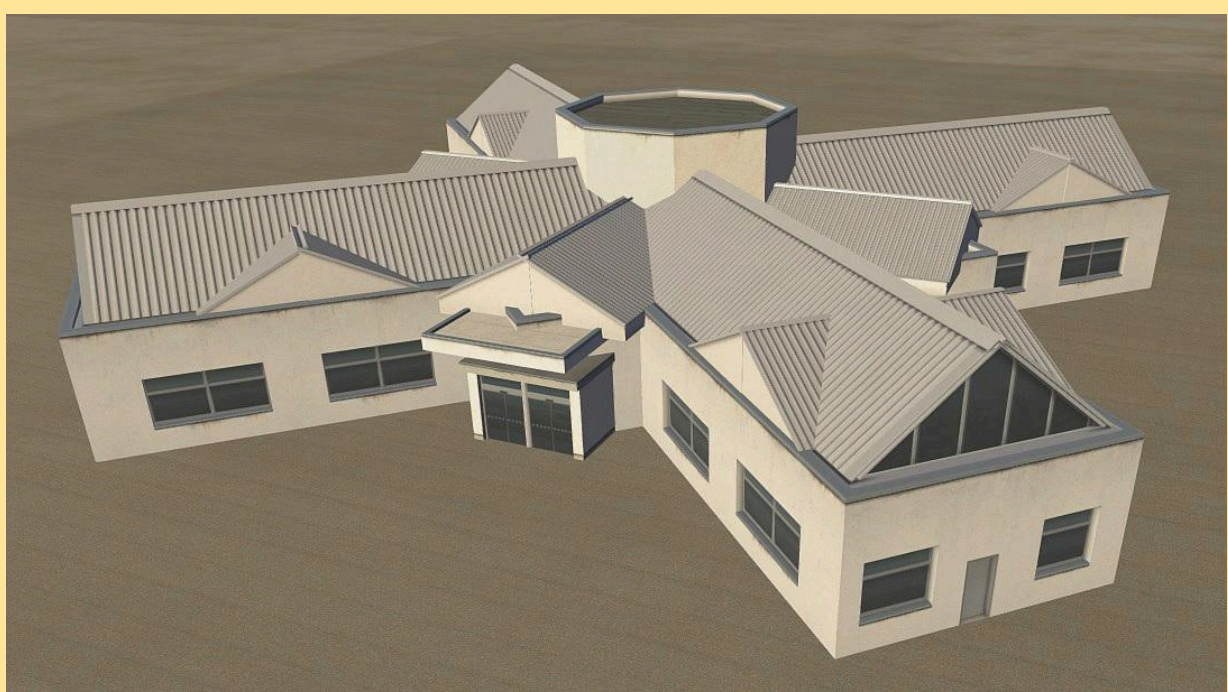

Prefabricated 'LEGO Brick' modules for Gateway airports

Prefabricated modules are offered for use in the construction of Gateway airports. New modules are continuously being added. Each module resides on the Gateway with a unique scenery ID – grouped within airport code 'LEGO'.

Scenery ID 66969
[by Julian]

Scenery ID 66975
[by Julian]

Scenery ID 66974
[by Julian]

Scenery ID 66973
[by Julian]

Small Terminal / FBO Building / Office

Scenery ID 66236 / by sstoeckle

Small Terminal / FBO Building / Office

Scenery ID 66235 / by sstoeckle

Small Terminal / FBO Building / Office

Scenery ID 66234 / by Mooney1966

Small Terminal / FBO Building / Office

Scenery ID 66230 / by dglendinning

Small Terminal / FBO Building / Office