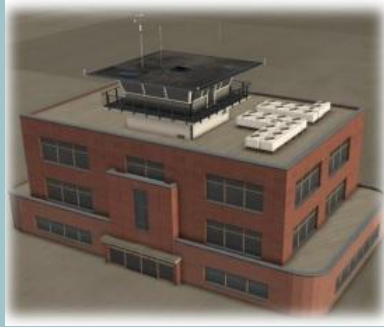

Scenery ID 66124 / 66126 (lighted)
[by Julian]