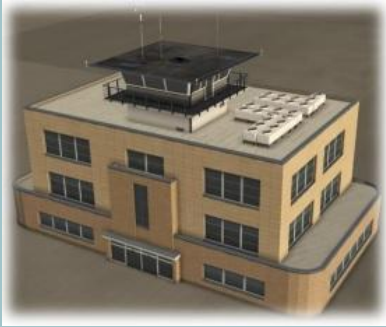

TOWERS

Scenery ID 66122 / 66123 (lighted)
[by Julian]