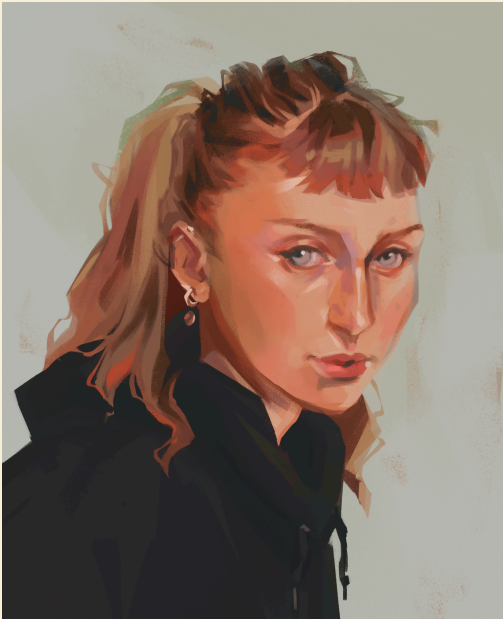

INFO

By purchasing my art services, the commissioner agrees to my full terms of service, located [here](#).

I love	I don't do
humanoid, feral, and anthro characters (these can be your own, fictional, or real life people/pets!)	mecha, vehicles, buildings/interiors

As a general rule of thumb, you're ordering my style. I will not replicate another artists' style.

PRICES

Painting

Must provide visual reference(s)
Additional examples found [HERE](#)

Portrait*	€ 65
Bust*	€ 75
Half Body*	€ 100
Full Body*	€ 175

*see [this](#) graphic for my definitions of these

+ simple background = € 10
for a complex bg, please inquire

Sketches

Must provide visual reference(s). Always done on a plain BG, with or without paper texture.
Additional examples found [HERE](#)