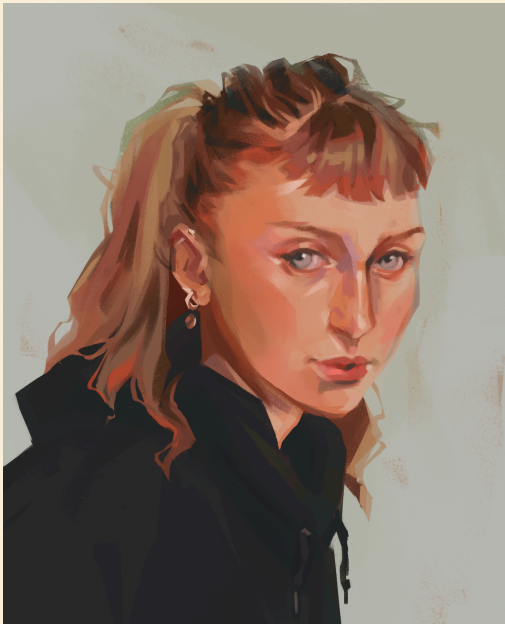

As a general rule of thumb, you're ordering my style. I will not replicate another artists' style.

PRICES

See [this](#) graphic for my definitions of portrait / bust / half body / full body!

Painting

Must provide visual reference(s)

Additional examples found [HERE](#)

Portrait/Bust	€ 75
Half Body	€ 100
Full Body	€ 150

+ simple background = €10
for a complex bg, please inquire

Lines

Must provide visual reference(s)

Commercial licenses are not automatically included. Please inquire.