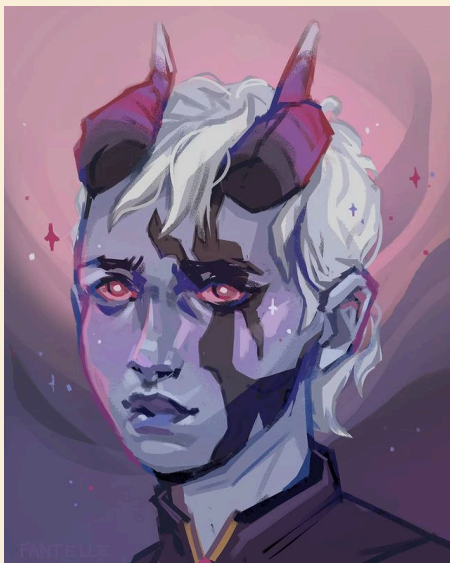

As a general rule of thumb, you're ordering my style. I will not replicate another artists' style.

PRICES

See [this](#) graphic for my definitions of portrait / bust / half body / full body!

Painting

Must provide visual reference(s)

Additional examples found [HERE](#)

Portrait/Bust	€ 75
Half Body	€ 100
Full Body	€ 150

+ simple background = €10
for a complex bg, please inquire

Lines

Must provide visual reference(s)

Commercial licenses are not automatically included. Please inquire.