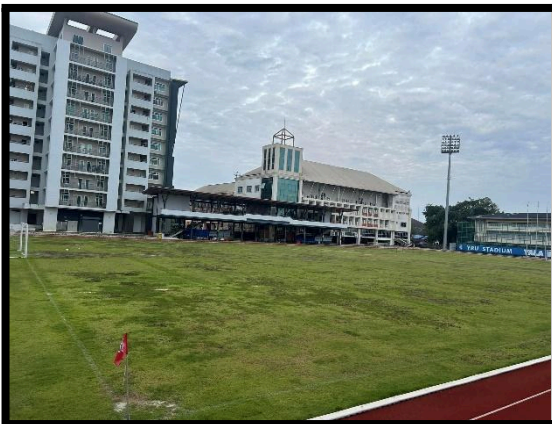

Primary Health Care Unit

Fitness Center at Yala Rajabhat University

Indoor Sports Arena, Gymnasium

Outdoor Sports Field for Futsal located near Building 20

Outdoor Sports Field for Basketball located near Building 23

Football Field at YRU Stadium

Description :

1. **Primary Health Care Unit or Infirmary** is located on the 1st floor of the Student Activities Building, Student Development Division. It is open on Monday to Saturday from 8:30 a.m. - 4:30 p.m. with health students as a service provider as follows: