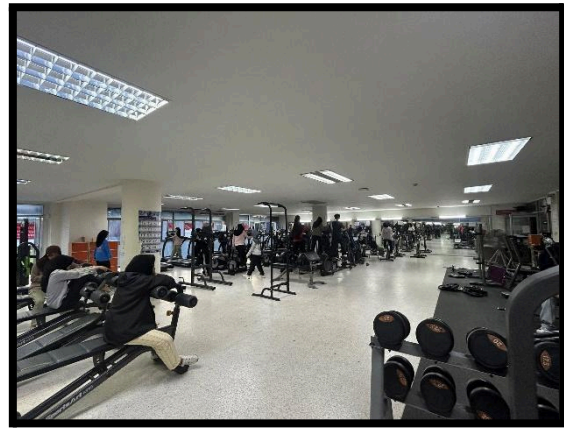

Primary Health Care Unit

Fitness Center at Yala Rajabhat University

Indoor Sports Arena, Gymnasium

Outdoor Sports Field for Futsal located near Building 20

Outdoor Sports Field for Basketball located near Building 23

Football Field at YRU Stadium

Description :

1. **Primary Health Care Unit or Infirmary** is located on the 1st floor of the Student Activities Building, Student Development Division. It is open on Monday to Saturday from 8:30 a.m. - 4:30 p.m. with health students as a service provider as follows:

For first aid when sick during activities to reduce the severity of the injury and allow the body to return to normal as quickly as possible.

2. **Sports and Health Sciences Center** is open for personnel and family members of Yala Rajabhat University, students, alumni of Yala Rajabhat University and the general public. Open for service every day from 06.00-21.00, divided into 2 rounds.