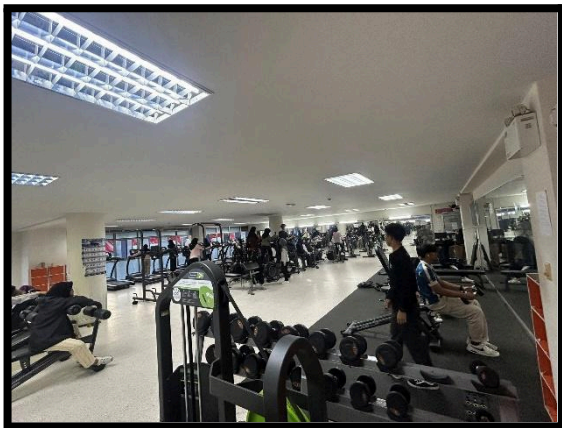

Primary Health Care Unit

Fitness Center at Yala Rajabhat University

Indoor Sports Arena, Gymnasium

Outdoor Sports Field for Futsal located near Building 20

Outdoor Sports Field for Basketball located near Building 23

Football Field at YRU Stadium

Description :

1. **Primary Health Care Unit or Infirmary** is located on the 1st floor of the Student Activities Building, Student Development Division. It is open on Monday to Saturday from 8:30 a.m. - 4:30 p.m. with health students as a service provider as follows:

For first aid when sick during activities to reduce the severity of the injury and allow the body to return to normal as quickly as possible.

2. **Sports and Health Sciences Center** is open for personnel and family members of Yala Rajabhat University, students, alumni of Yala Rajabhat University and the general public. Open for service every day from 06.00-21.00, divided into 2 rounds.