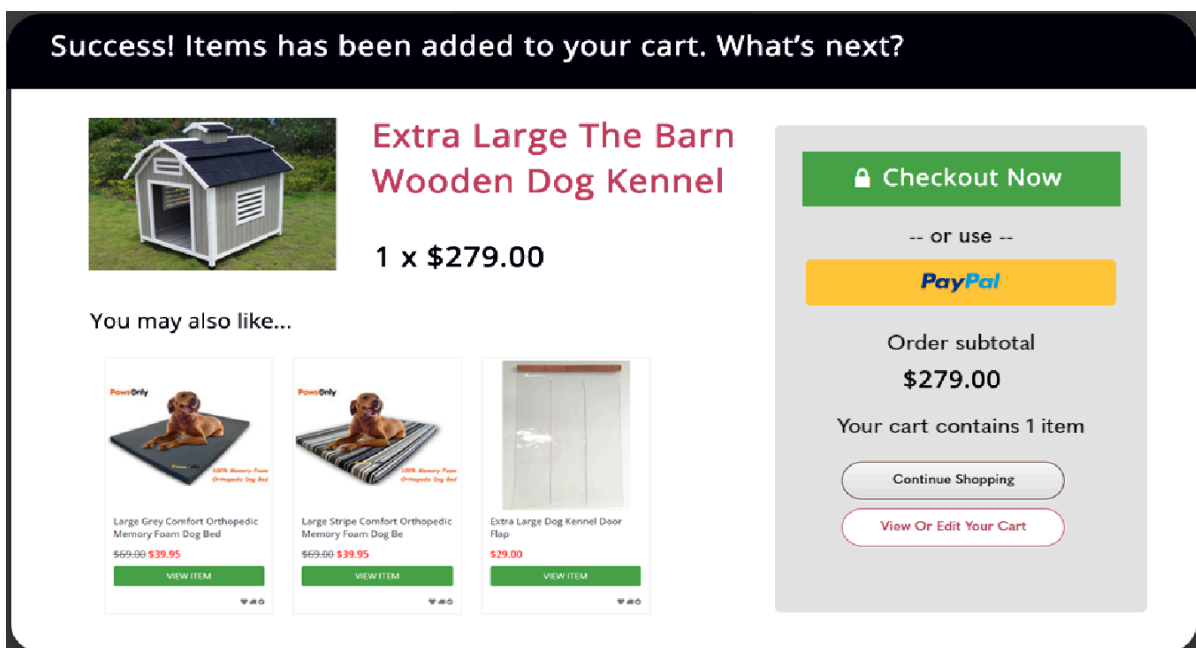

Change this pop up box from:

To

TIPS:

1. You can get PAYPAL code from our shopping cart: