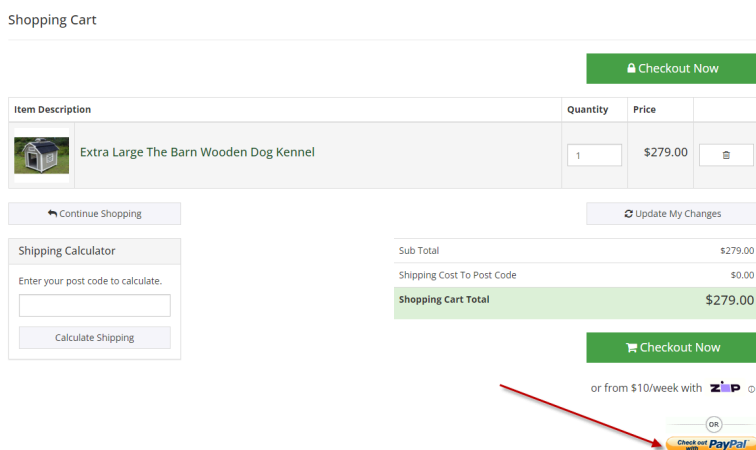

Step 1 – Go here <https://www.mydogsupplies.com.au/extra-large-the-barn-wooden-dog-kennel>

2. click on Add to Cart button

3. Click on Check out button and you will recommended product listing below

Goal – change layout for “Items has been added to your cart”

Change this pop up box from:

To

TIPS:

1. You can get PAYPAL code from our shopping cart:

2. You can get You May also like upsell product listing code from our shopping cart:

Customer Review FAQ Support About Us Contact Us