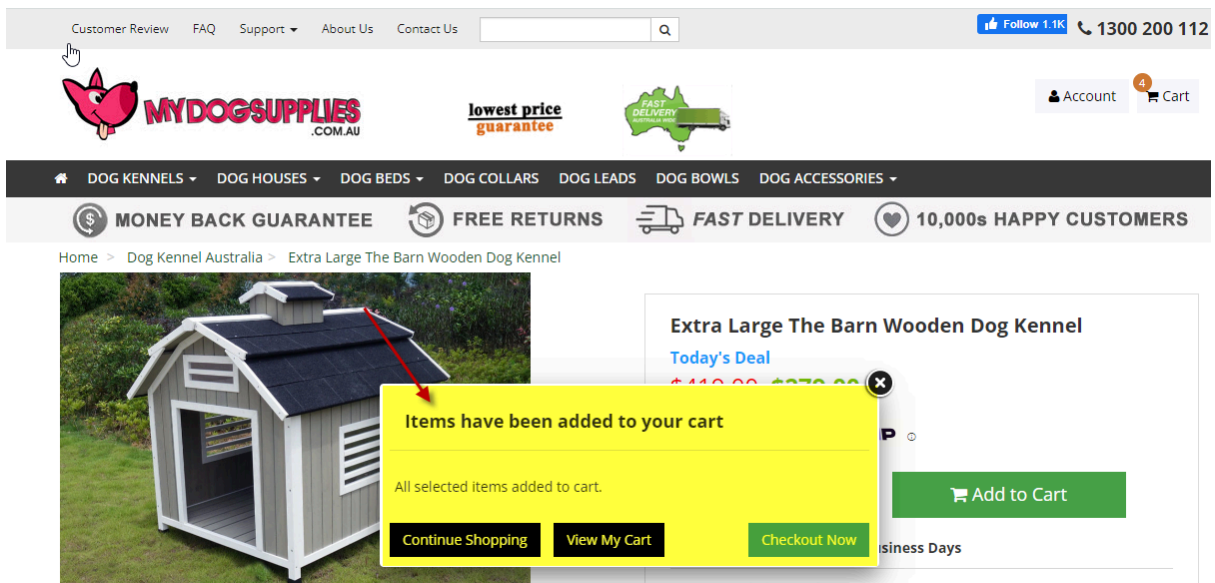

Step 1 – Go here <https://www.mydogsupplies.com.au/extra-large-the-barn-wooden-dog-kennel>

2. click on Add to Cart button

3. Click on Check out button and you will recommended product listing below

Goal – change layout for “Items has been added to your cart”