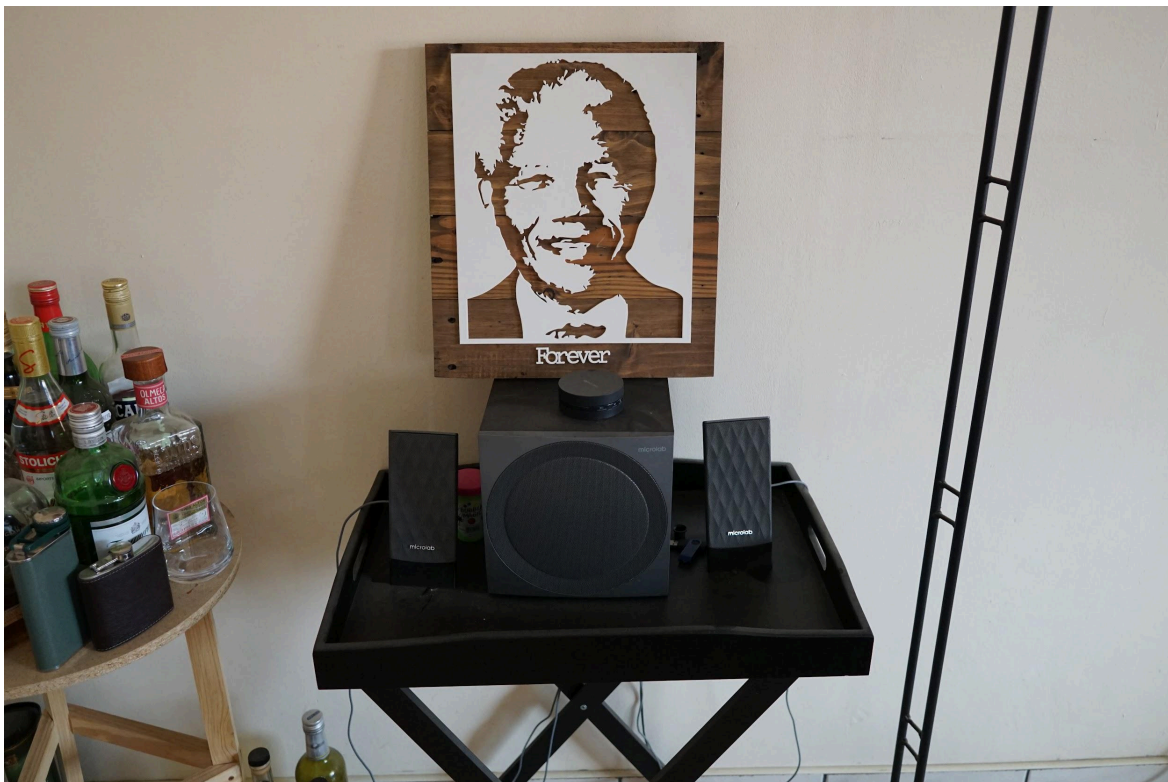

Moving out of Lesotho Sale :

EVERYTHING HAS BEEN SOLD

1. LIVING ROOM

- Wooden custom made dining room table, 6 seater, 2 benches (wood) and 2 chairs (wood) : R800 **(SOLD)**
- Red plastic chairs : 4xR200= R800 **(SOLD)**
- Vase : 2x R50

- Black futon couch (fake leather) : R1800 **(SOLD)**
- Big cushy pillow (red & blue, decorative) : 2x R100 **(SOLD)**
- Futon red couch : R500
- Custom made coffee table : R400 **(SOLD)**

- Tall mirror : R250 (**SOLD**)
- Decorative African Fabric frame (large) : R400
- Decorative African Fabric frame (small) : 3 x R200 (**SOLD**)
- Lamp : R150 (**Sold**)

- Micro lab speakers : R600 (SOLD)
- Table tray : 2xR150 (Sold)
- Lamp : R150

3. Kitchen/Wash

- Gas Stove : R1000 (Reduced price)
- Cool african oven gloves : R50 each
- Samsung Washing machine (9kgs) : R1,600 (Reduced price) **(SOLD)**
- Kettle : R50 **(SOLD)**
- Toaster Russell Hobbs: R150 **(SOLD)**
- Blender : R300 **(SOLD)**
- Ceramic baking plate : 2xR200
- Salad bowl (large) : R100
- Salad bowl (small) : R50
- Defy microwave : R450 (Reduced price) **(SOLD)**
- Iron : R50 **(SOLD)**
- Ironing table : R50 **(SOLD)**
- Kitchen Bin (large) : R100 **(SOLD)**
- Various pots & pan : R30/pot, R60/pan
- Hoover Vacuum 1800W : R300 **(SOLD)**
- Knife set : R150