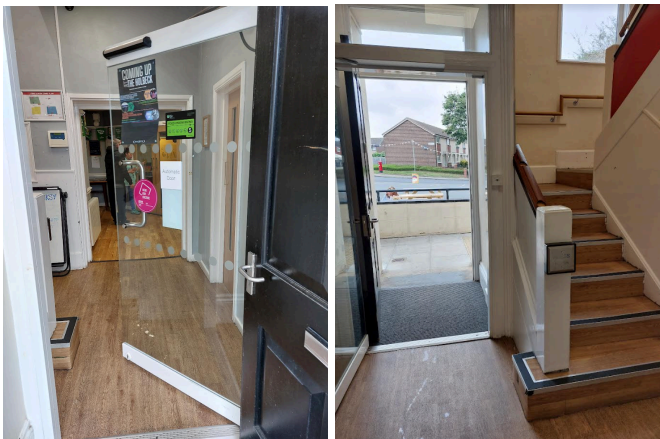

There are **two accessible/disabled parking bays**, and a **ramp** from the car park to the door.

The entrance has an **automatic door**.

There is a button to open the door from the other side.

The live show is on the **first floor**.