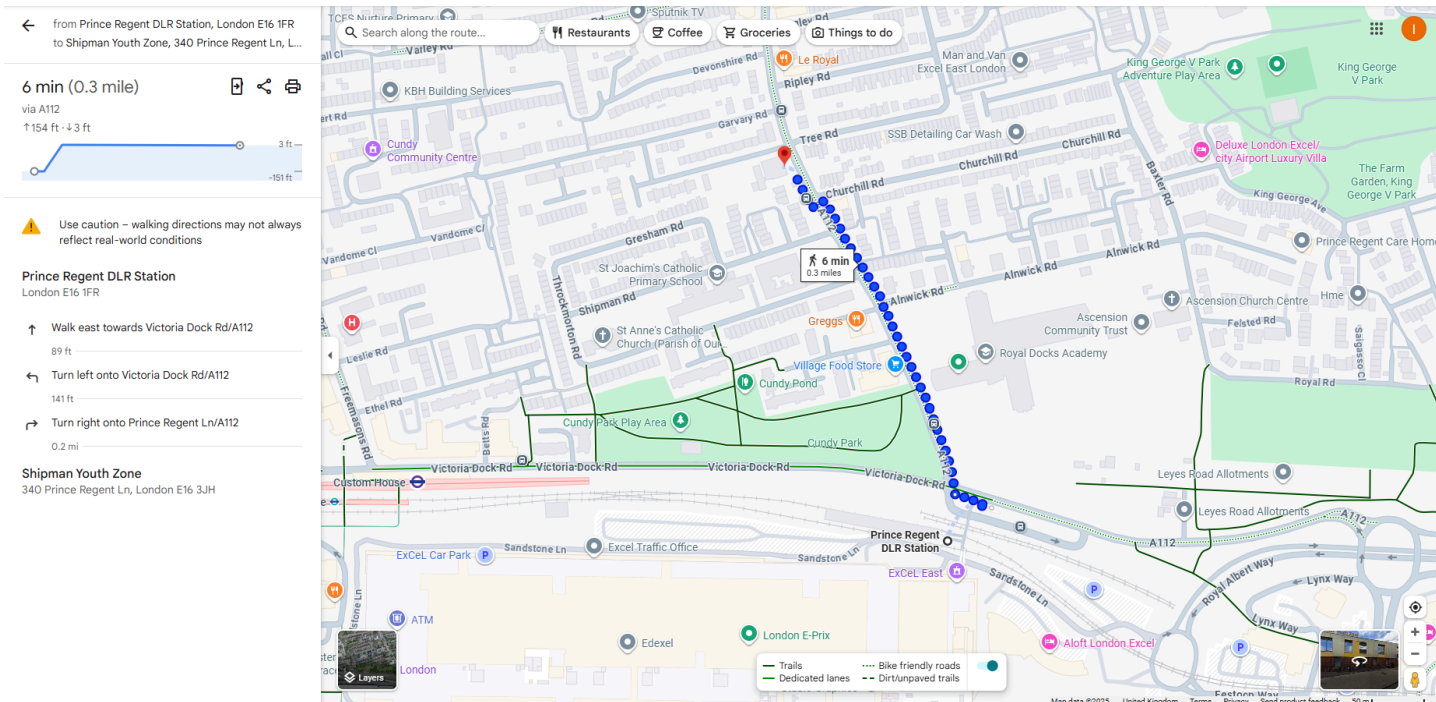

### Address:

Shipman Youth Zone, 340 Prince Regent Ln, London E16 3JH

<https://maps.app.goo.gl/PaARXM5Sd7Yyc3fn8>

What3words///soak.leaves.deal

### Getting to Shipman Youth Zone from Prince Regent DLR station:

- Shipman Youth Zone is located at 340 Prince Regent Lane, E16 3JH, just a few feet away from The Tree Road bus stop (Stop P). It's a modern, yellow and grey building with exposed brick on the same side of the road.
- The closest station to the Shipman Youth Zone is Prince Regent DLR station. The venue is a short distance (0.3 miles) from the station and is approximately 6 minutes walking distance from the venue.
- Exit Prince Regent Street DLR station you will be on Victoria Dock Road. Use the immediate pedestrian crossing so that you are on the other side of the pavement.
- Turn right onto Prince Regent Lane and walk up the road. You will see the Royal Docks Academy on your right and Cundy Park on the left.
- Continue walking up the road until you see Tree Road bus Stop P which is situated on the left hand side of Prince Regent Lane. Shipman Youth Zone is right behind it.

### By Bus:

- You can also get the 147 bus from Canning Town station that will drop you off at Tree Road (Stop P)

### By Bus:

- You can also get the 147 bus from Canning Town station that will drop you off at Tree Road (Stop P)

**Parking:** There is no official or designated parking. Parking is available at nearby Newham Leisure Centre (0.4 miles away).