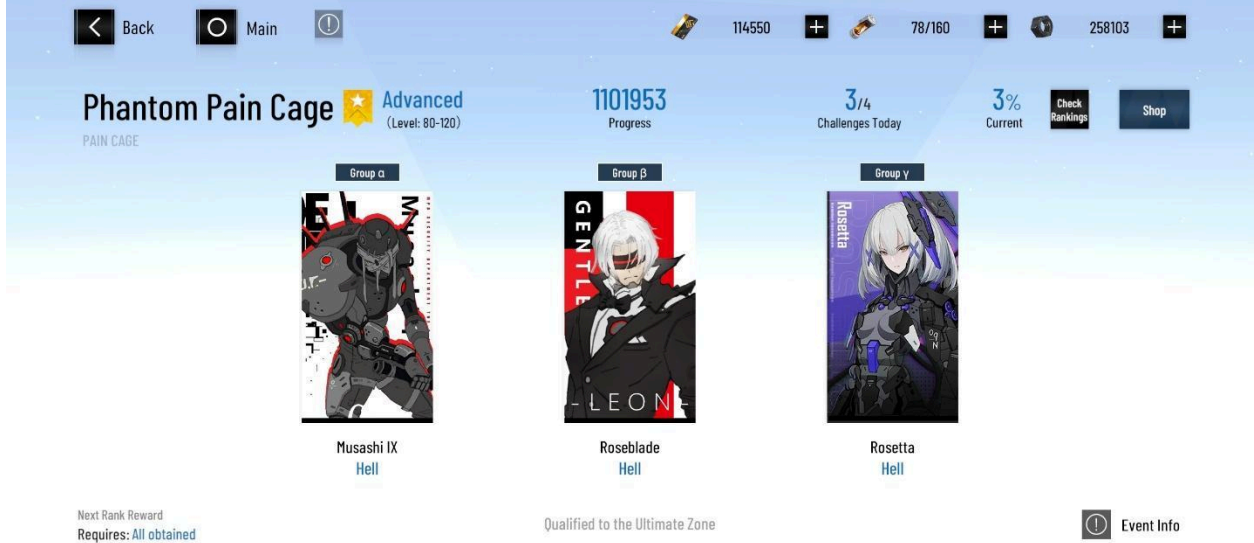

Screenshots throughout the month

[Back](#) [Main](#)

Total Operation Points
Campaign Integral **1101.49k**
Only highest record will be tallied

Low Viral Intensity Region		Operation Points 357.40k
Dead Zone		Operation Points 359.39k
Siege Target		Operation Points 384.69k

Follow-Up Attack When the Siege Target reaches 0 HP, all members of the Command Bureau will receive 80000 Battle Points.

80000

[Back](#) [Main](#) 116395 117/160 1027428

Phantom Pain Cage **Advanced**
PAIN CAGE (Level: 80-120)