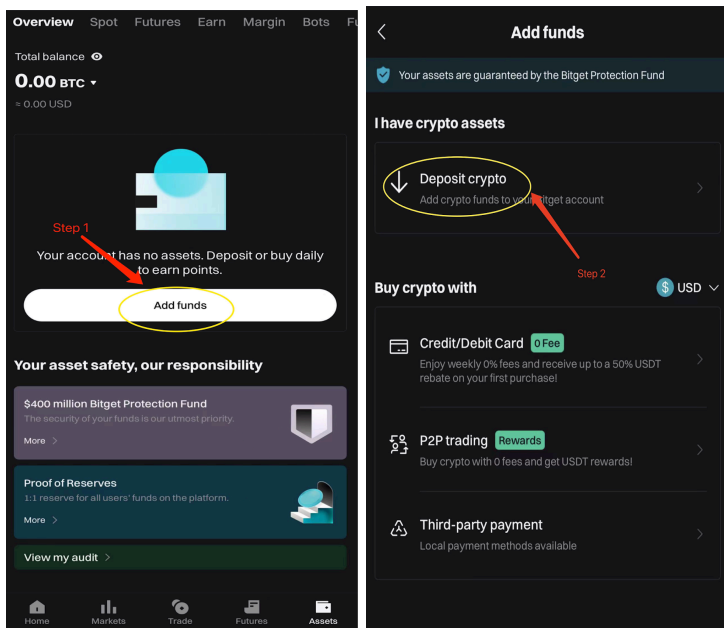

0 Gas Fee Deposit \$MTOS to Bitget and earn up to 6,666 \$MTOS

Why Bitget?

- Serving over **40M users**, Bitget is a **top-four** crypto exchange by volume
- Bitget is the exclusive crypto partner of **LALIGA**, bringing crypto to the masses
- With a **300M protection fund**, Bitget adds an extra layer of security to users

Bonuses of Depositing \$MTOS Token to Bitget: Earn up to 6,666 \$MTOS reward

1. Deposit \$MTOS to Bitget and win your share of 4,333,333 \$MTOS.

Total Prize pool: 4,333,333 \$MTOS

Distribution rules: Deposit to Bitget to earn an extra 333 - 6,666 \$MTOS, with a total prize of 4,333,333 \$MTOS! **First come first serve basis.**

Finding UID & Address in [Bitget App](#)

Finding your \$MTOS deposit wallet address:

1. Tap the **Add Funds** button on the main page, and then select **Deposit Crypto**.

2. In the search bar, search for **MTOS** and select the **SOL(Solana)** network.