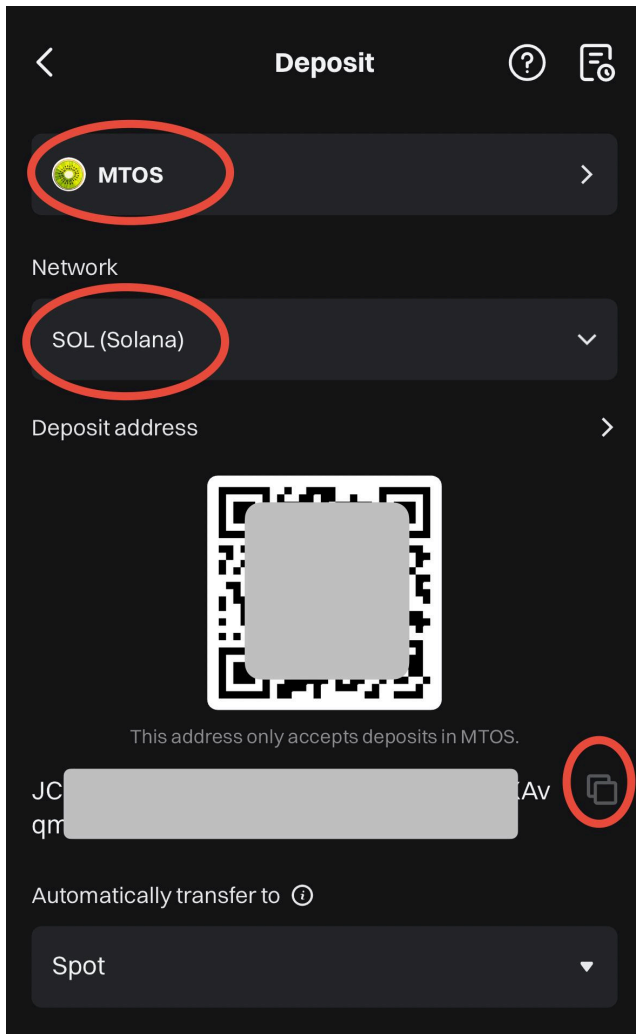

Bonuses of Depositing \$MTOS Token to Bitget: Earn up to 6,666 \$MTOS reward

1. Deposit \$MTOS to Bitget and win your share of 4,333,333 \$MTOS.

Total Prize pool: 4,333,333 \$MTOS

Distribution rules: Deposit to Bitget to earn an extra 333 - 6,666 \$MTOS, with a total prize of 4,333,333 \$MTOS! **First come first serve basis.**

Finding UID & Address in [Bitget App](#)

Finding your \$MTOS deposit wallet address:

1. Tap the **Add Funds** button on the main page, and then select **Deposit Crypto**.

2. In the search bar, search for **MTOS** and select the **SOL(Solana)** network.

3. Next, you'll see a page with your **MTOS** deposit **address** on Bitget. Copy and paste.

Finding your UID:

1. Tap the navigation icon in the top left corner.

2. Tap your user profile.

3 Under the **Profile** tab, you'll find your user ID. Copy and paste it as needed!

Finding UID & Address in Bitget Website:

Finding your MTOS deposit wallet address

1. Navigate to the main page and hover over the **"Wallet"** icon, and select **Deposit** from the dropdown menu.

2. When selecting cryptocurrency to deposit, search for **MTOS**, and then select the **"SOL(SOL)"** network.