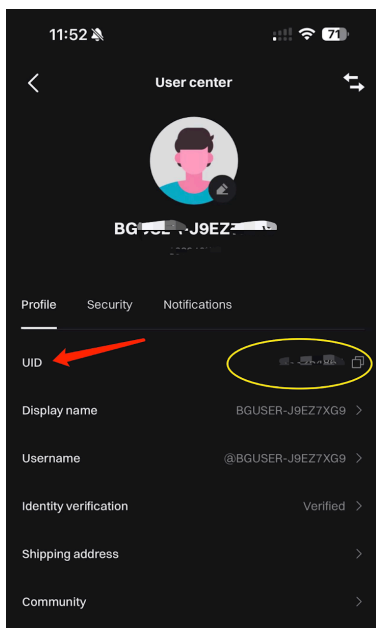

Finding UID & Address in [Bitget App](#)

Finding your \$MTOS deposit wallet address:

1. Tap the **Add Funds** button on the main page, and then select **Deposit Crypto**.

2. In the search bar, search for **MTOS** and select the **SOL(Solana)** network.

3. Next, you'll see a page with your **MTOS** deposit **address** on Bitget. Copy and paste.

Finding your UID:

1. Tap the navigation icon in the top left corner.

2. Tap your user profile.

3 Under the **Profile** tab, you'll find your user ID. Copy and paste it as needed!