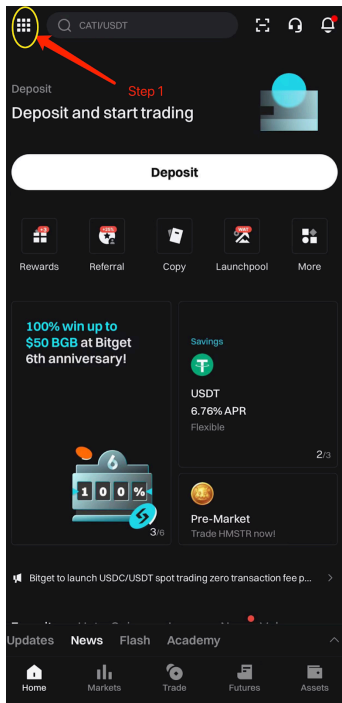

0 Gas Fee Deposit \$MTOS to Bitget and earn up to 6,666 \$MTOS

Why Bitget?

- Serving over **40M users**, Bitget is a **top-four** crypto exchange by volume
- Bitget is the exclusive crypto partner of **LALIGA**, bringing crypto to the masses
- With a **300M protection fund**, Bitget adds an extra layer of security to users

Bonuses of Depositing \$MTOS Token to Bitget: Earn up to 6,666 \$MTOS reward

1. Deposit \$MTOS to Bitget and win your share of 4,333,333 \$MTOS.

Total Prize pool: 4,333,333 \$MTOS

Distribution rules: Deposit to Bitget to earn an extra 333 - 6,666 \$MTOS, with a total prize of 4,333,333 \$MTOS! **First come first serve basis.**

Finding UID & Address in [Bitget App](#)

Finding your \$MTOS deposit wallet address:

1. Tap the **Add Funds** button on the main page, and then select **Deposit Crypto**.

2. In the search bar, search for **MTOS** and select the **SOL(Solana)** network.

3. Next, you'll see a page with your **MTOS** deposit **address** on Bitget. Copy and paste.

Finding your UID:

1. Tap the navigation icon in the top left corner.

2. Tap your user profile.

3 Under the **Profile** tab, you'll find your user ID. Copy and paste it as needed!