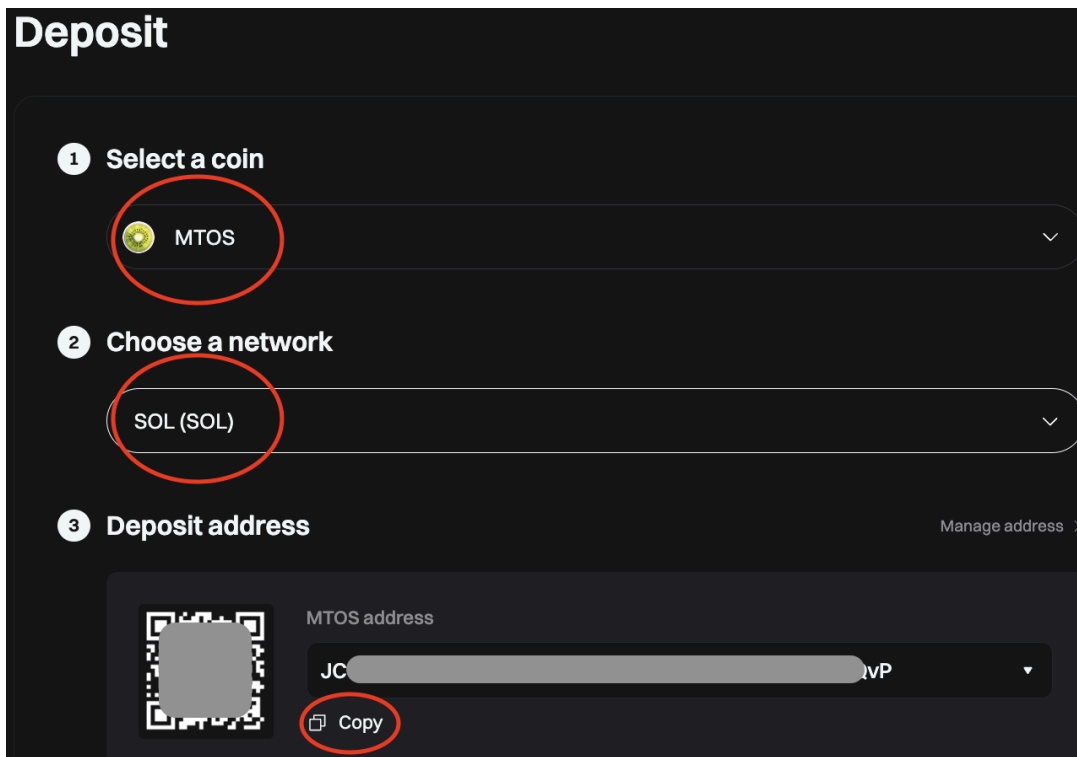

2. When selecting cryptocurrency to deposit, search for **MTOS**, and then select the **"SOL(SOL)"** network.