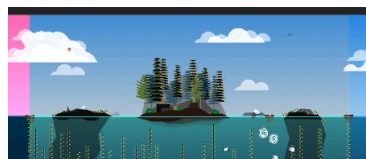

ARCTIC / DEEP ARCTIC

The arctic, is inspired by nac_ffa with the old sushuimap_v1. The volcano is made with deep ground and the sky in the background (color: 2A2C2C). The arctic sky is FF68B3 and FFAAFD. the water of the volcano under the water is AB0000 and FFC200. shallow / deep water is 00304C and 000000

OCEAN / KELP FOREST / DEEP

The kelp forest, based on the old ffa_morty, and I also placed a forest on the island centering the biome the color of the sky is 418ED6 and AFC4D4. and the water color is 358F92 and 123250.

The deep contains a shipwrecked birdymap ship (it is so beautiful), it has a volcano that is beautiful: \ the color of the water is 123250 and 000000.

The ocean is based on nac_ffa with ffa_official, the sky is 2887E1 and 9CC9EF. The water is 1773A1 and 123250.

SWAMP / DEEP SWAMP

the two islands were kind of strange in the middle, it was two, but I separated, the waterfall is based on the ffa_official, the shipwreck is 100% my ideas. the sky colors are 69803D and B4BB74. The water color is 4B5D36 and 000100.