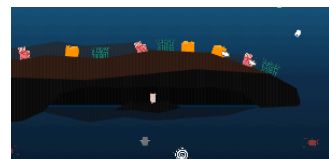

ARCTIC / DEEP ARCTIC

The arctic, is inspired by nac_ffa with the old sushuimap_v1. The volcano is made with deep ground and the sky in the background (color: 2A2C2C). The arctic sky is FF68B3 and FFAAFD. the water of the volcano under the water is AB0000 and FFC200. shallow / deep water is 00304C and 000000

OCEAN / KELP FOREST / DEEP

The kelp forest, based on the old ffa_morty, and I also placed a forest on the island centering the biome the color of the sky is 418ED6 and AFC4D4. and the water color is 358F92 and 123250.

The deep contains a shipwrecked birdymap ship (it is so beautiful), it has a volcano that is beautiful: \ the color of the water is 123250 and 000000.

The ocean is based on nac_ffa with ffa_official, the sky is 2887E1 and 9CC9EF. The water is 1773A1 and 123250.

SWAMP / DEEP SWAMP

the two islands were kind of strange in the middle, it was two, but I separated, the waterfall is based on the ffa_official, the shipwreck is 100% my ideas. the sky colors are 69803D and B4BB74. The water color is 4B5D36 and 000100.