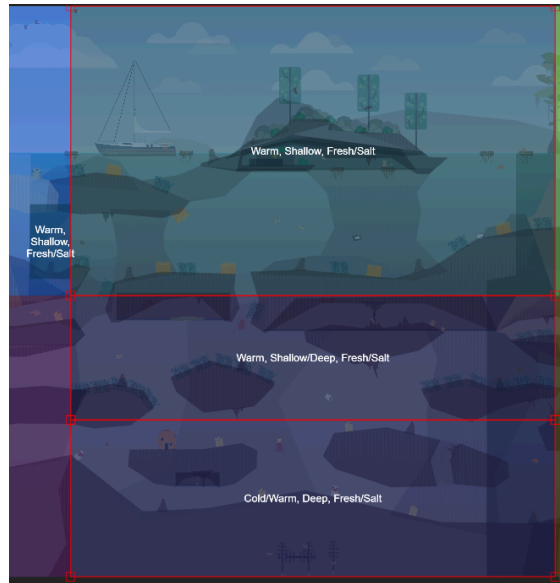

ARCTIC / DEEP ARCTIC

The arctic, is inspired by nac_ffa with the old sushuimap_v1. The volcano is made with deep ground and the sky in the background (color: 2A2C2C). The arctic sky is FF68B3 and FFAAFD. the water of the volcano under the water is AB0000 and FFC200. shallow / deep water is 00304C and 000000

The deep contains a shipwrecked birdymap ship (it is so beautiful), it has a volcano that is beautiful: \ the color of the water is 123250 and 000000.

The ocean is based on nac_ffa with ffa_official, the sky is 2887E1 and 9CC9EF. The water is 1773A1 and 123250.

REEF / DEEP REEF

the reef is based on nac_ffa and doctor_ffa. Reef / deep is based on ffa_morty. the sky is the same as the ocean. the water is 0D9BC0 and 123250.

the deep reef is based on me: \, 100% my idea.

SWAMP / DEEP SWAMP

the two islands were kind of strange in the middle, it was two, but I separated, the waterfall is based on the ffa_official, the shipwreck is 100% my ideas. the sky colors are 69803D and B4BB74. The water color is 4B5D36 and 000100.