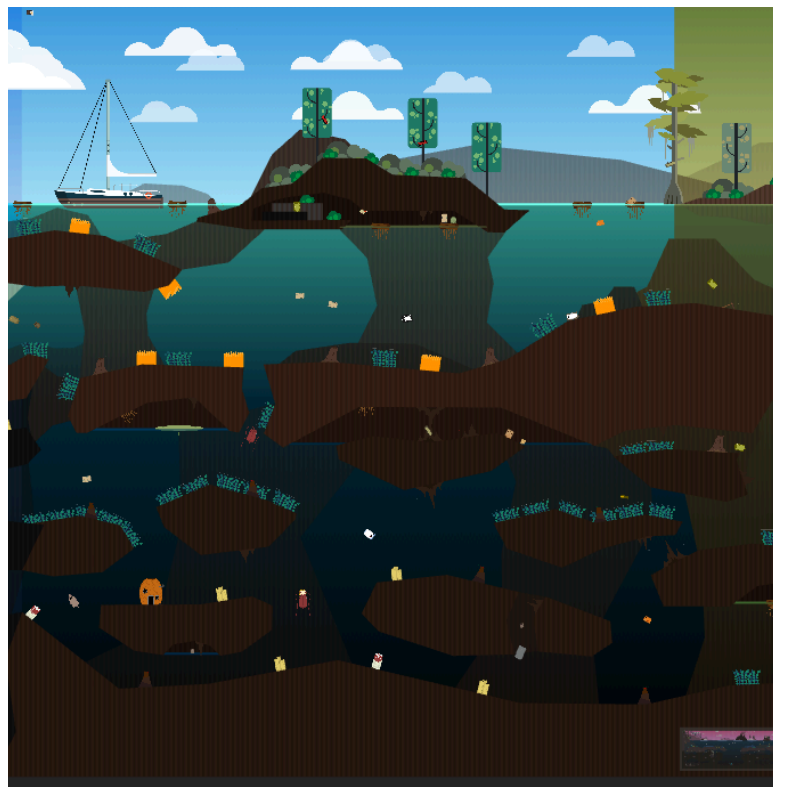

ARCTIC / DEEP ARCTIC

The arctic, is inspired by nac_ffa with the old sushuimap_v1. The volcano is made with deep ground and the sky in the background (color: 2A2C2C). The arctic sky is FF68B3 and FFAAFD. the water of the volcano under the water is AB0000 and FFC200. shallow / deep water is 00304C and 000000

The deep contains a shipwrecked birdymap ship (it is so beautiful), it has a volcano that is beautiful: \ the color of the water is 123250 and 000000.

The ocean is based on nac_ffa with ffa_official, the sky is 2887E1 and 9CC9EF. The water is 1773A1 and 123250.

REEF / DEEP REEF

the reef is based on nac_ffa and doctor_ffa. Reef / deep is based on ffa_morty. the sky is the same as the ocean. the water is 0D9BC0 and 123250.

the deep reef is based on me: \, 100% my idea.

SWAMP / DEEP SWAMP

the two islands were kind of strange in the middle, it was two, but I separated, the waterfall is based on the ffa_official, the shipwreck is 100% my ideas. the sky colors are 69803D and B4BB74. The water color is 4B5D36 and 000100.