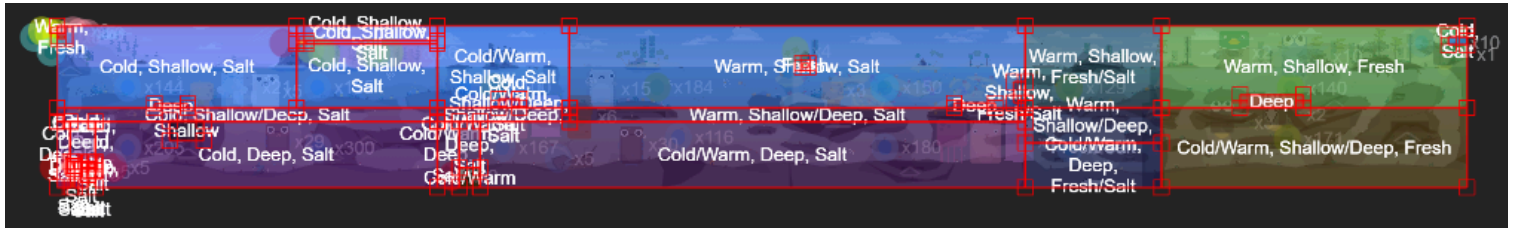

ARCTIC / DEEP ARCTIC

The arctic, is inspired by nac_ffa with the old sushuimap_v1. The volcano is made with deep ground and the sky in the background (color: 2A2C2C). The arctic sky is FF68B3 and FFAAFD. the water of the volcano under the water is AB0000 and FFC200. shallow / deep water is 00304C and 000000

OCEAN / KELP FOREST / DEEP

The kelp forest, based on the old ffa_morty, and I also placed a forest on the island centering the biome the color of the sky is 418ED6 and AFC4D4. and the water color is 358F92 and 123250.

The deep contains a shipwrecked birdymap ship (it is so beautiful), it has a volcano that is beautiful: \ the color of the water is 123250 and 000000.

The ocean is based on nac_ffa with ffa_official, the sky is 2887E1 and 9CC9EF. The water is 1773A1 and 123250.

SWAMP / DEEP SWAMP

the two islands were kind of strange in the middle, it was two, but I separated, the waterfall is based on the ffa_official, the shipwreck is 100% my ideas. the sky colors are 69803D and B4BB74. The water color is 4B5D36 and 000100.