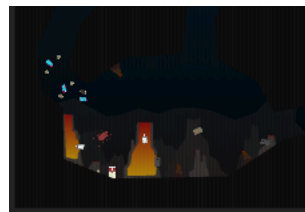

ARCTIC / DEEP ARCTIC

The arctic, is inspired by nac_ffa with the old sushuimap_v1. The volcano is made with deep ground and the sky in the background (color: 2A2C2C). The arctic sky is FF68B3 and FFAAFD. the water of the volcano under the water is AB0000 and FFC200. shallow / deep water is 00304C and 000000

OCEAN / KELP FOREST / DEEP

The kelp forest, based on the old ffa_morty, and I also placed a forest on the island centering the biome the color of the sky is 418ED6 and AFC4D4. and the water color is 358F92 and 123250.

The deep contains a shipwrecked birdymap ship (it is so beautiful), it has a volcano that is beautiful: \ the color of the water is 123250 and 000000.

The ocean is based on nac_ffa with ffa_official, the sky is 2887E1 and 9CC9EF. The water is 1773A1 and 123250.

SWAMP / DEEP SWAMP

the two islands were kind of strange in the middle, it was two, but I separated, the waterfall is based on the ffa_official, the shipwreck is 100% my ideas. the sky colors are 69803D and B4BB74. The water color is 4B5D36 and 000100.