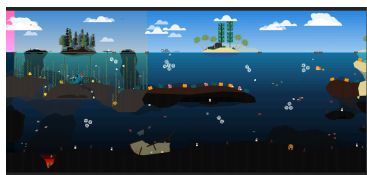

ARCTIC / DEEP ARCTIC

The arctic, is inspired by nac_ffa with the old sushuimap_v1. The volcano is made with deep ground and the sky in the background (color: 2A2C2C). The arctic sky is FF68B3 and FFAAFD. the water of the volcano under the water is AB0000 and FFC200. shallow / deep water is 00304C and 000000

OCEAN / KELP FOREST / DEEP

The kelp forest, based on the old ffa_morty, and I also placed a forest on the island centering the biome the color of the sky is 418ED6 and AFC4D4. and the water color is 358F92 and 123250.

The deep contains a shipwrecked birdymap ship (it is so beautiful), it has a volcano that is beautiful: \ the color of the water is 123250 and 000000.

The ocean is based on nac_ffa with ffa_official, the sky is 2887E1 and 9CC9EF. The water is 1773A1 and 123250.

SWAMP / DEEP SWAMP

the two islands were kind of strange in the middle, it was two, but I separated, the waterfall is based on the ffa_official, the shipwreck is 100% my ideas. the sky colors are 69803D and B4BB74. The water color is 4B5D36 and 000100.