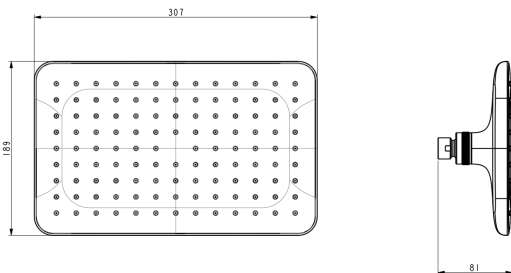

DIMENSIONAL DRAWING