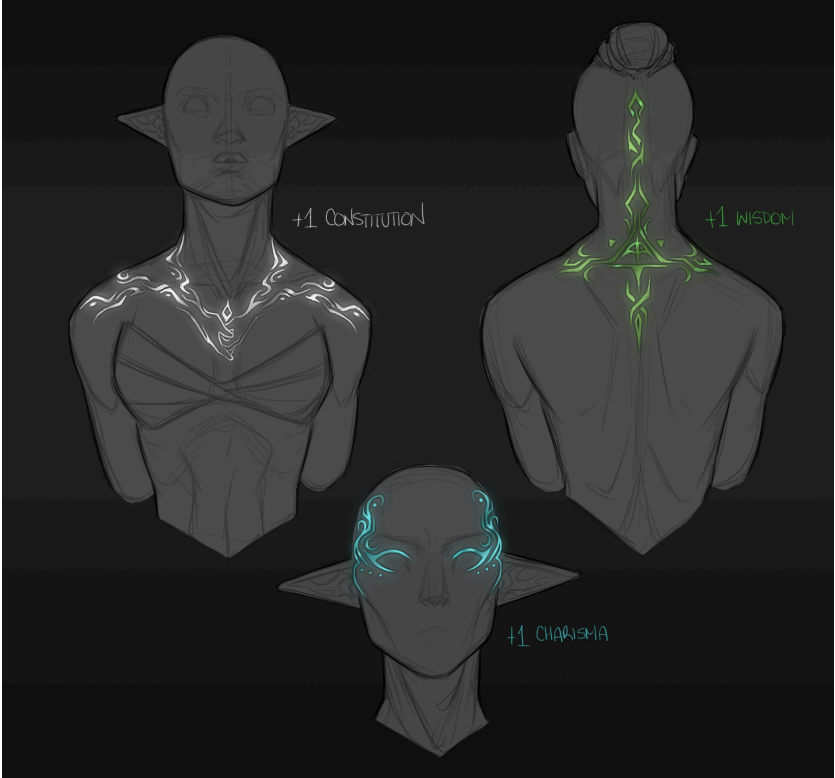

Tattoo Inspo