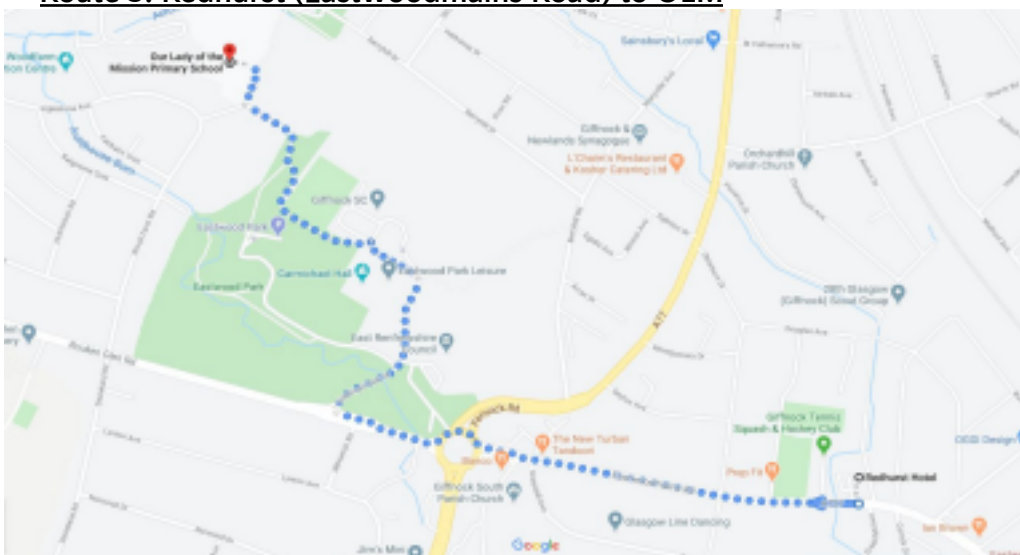

OLM Park and Stride Maps

Route 1: Morrisons (Giffnock) to OLM

1. Walk south on Fenwick Road towards Braidholm Road
2. Turn Right onto Dalmeny Avenue.
3. Turn left onto St Clare Avenue.
4. Turn Right at Barland drive (take stairs)
5. Turn Right onto Orchard Drive
6. Turn Left onto Belmont Drive
7. Continue onto Stratton Drive
8. Turn Right onto Berryhill Drive
9. Turn Left x 2
10. Turn left and take stairs

Route 2: Orchard Park (Giffnock) to OLM

1. Walk West on Park Road towards Maryville Avenue
2. Continue onto Park Crescent
3. Turn left onto Belmont Drive
4. Continue onto Stratton Drive
5. Turn Right onto Berryhill Drive
6. Turn left
7. Turn Left
8. Turn Left and take stairs

Route 3: Redhurst (Eastwoodmains Road) to OLM

1. Walk west on Eastwoodmains Road towards Percy Drive
2. Cross at traffic lights and enter Eastwood Park through gate
3. Follow Path past Eastwood Theatre & Gallery
4. Continue past St Ninian's Cages /Pitches & Arrive at P4/5 Gate at top of Junior Department.
5. Continue to travel around school in order to reach the relevant gate.