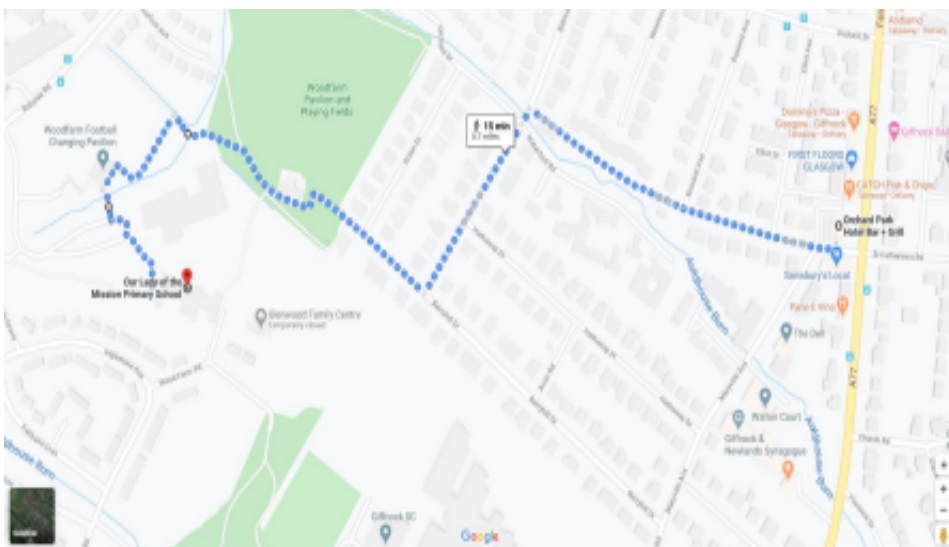

OLM Park and Stride Maps

Route 1: Morrisons (Giffnock) to OLM

1. Walk south on Fenwick Road towards Braidholm Road
2. Turn Right onto Dalmeny Avenue.
3. Turn left onto St Clare Avenue.
4. Turn Right at Barland drive (take stairs)
5. Turn Right onto Orchard Drive
6. Turn Left onto Belmont Drive
7. Continue onto Stratton Drive
8. Turn Right onto Berryhill Drive
9. Turn Left x 2
10. Turn left and take stairs

Route 2: Orchard Park (Giffnock) to OLM

1. Walk West on Park Road towards Maryville Avenue
2. Continue onto Park Crescent
3. Turn left onto Belmont Drive
4. Continue onto Stratton Drive
5. Turn Right onto Berryhill Drive
6. Turn left
7. Turn Left
8. Turn Left and take stairs

Route 3: Redhurst (Eastwoodmains Road) to OLM

1. Walk west on Eastwoodmains Road towards Percy Drive
2. Cross at traffic lights and enter Eastwood Park through gate
3. Follow Path past Eastwood Theatre & Gallery
4. Continue past St Ninian's Cages /Pitches & Arrive at P4/5 Gate at top of Junior Department.
5. Continue to travel around school in order to reach the relevant gate.