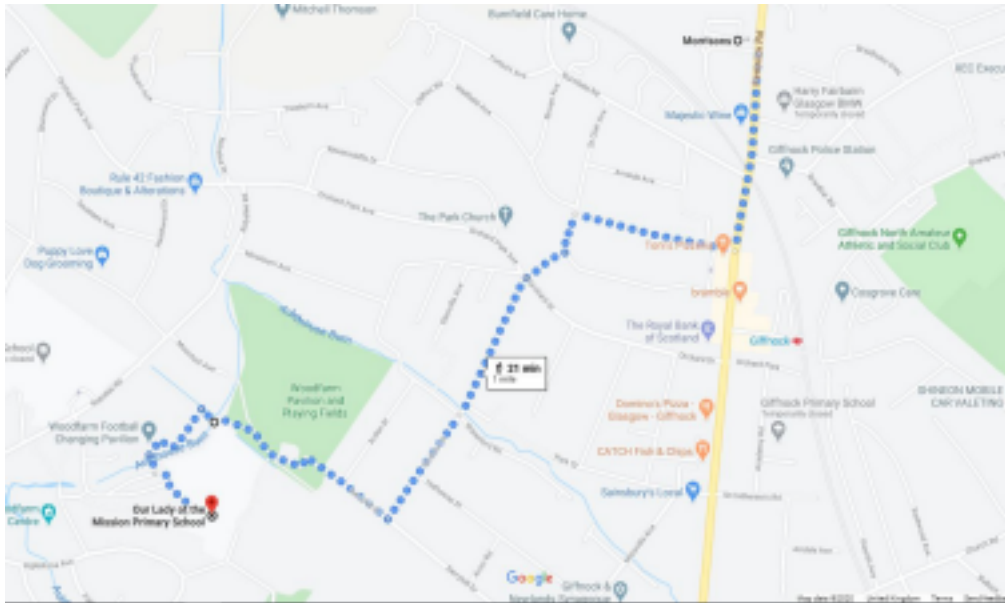

OLM Park and Stride Maps

Route 1: Morrisons (Giffnock) to OLM

1. Walk south on Fenwick Road towards Braidholm Road
2. Turn Right onto Dalmeny Avenue.
3. Turn left onto St Clare Avenue.
4. Turn Right at Barland drive (take stairs)
5. Turn Right onto Orchard Drive
6. Turn Left onto Belmont Drive
7. Continue onto Stratton Drive
8. Turn Right onto Berryhill Drive
9. Turn Left x 2
10. Turn left and take stairs

Route 2: Orchard Park (Giffnock) to OLM

1. Walk West on Park Road towards Maryville Avenue
2. Continue onto Park Crescent
3. Turn left onto Belmont Drive
4. Continue onto Stratton Drive
5. Turn Right onto Berryhill Drive
6. Turn left
7. Turn Left
8. Turn Left and take stairs

Route 3: Redhurst (Eastwoodmains Road) to OLM

1. Walk west on Eastwoodmains Road towards Percy Drive
2. Cross at traffic lights and enter Eastwood Park through gate
3. Follow Path past Eastwood Theatre & Gallery
4. Continue past St Ninian's Cages /Pitches & Arrive at P4/5 Gate at top of Junior Department.
5. Continue to travel around school in order to reach the relevant gate.