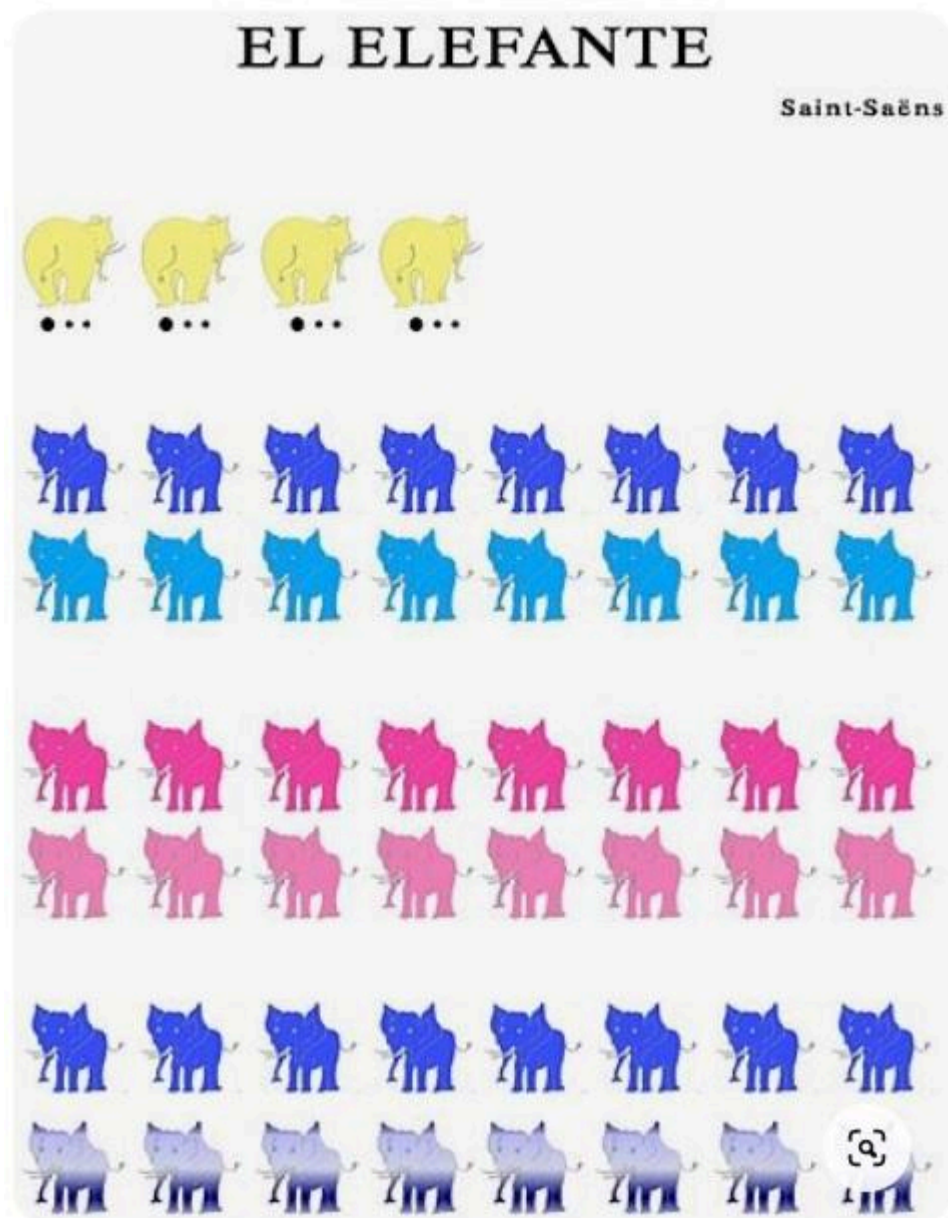

Hi,

Today we are going to listen to another song of the carnival of the animals, in this one the main animal is the elephant:

<https://www.youtube.com/watch?v=glqjkG4tS9c>

And here you have the music gram:

Video explanation, try to follow the music without the video, just listening and pointing in the images following the rhythm.

<https://www.youtube.com/watch?v=7dJ91SANPB0>

And here you have a colouring page with the main instrument in the song DOUBLEBASS