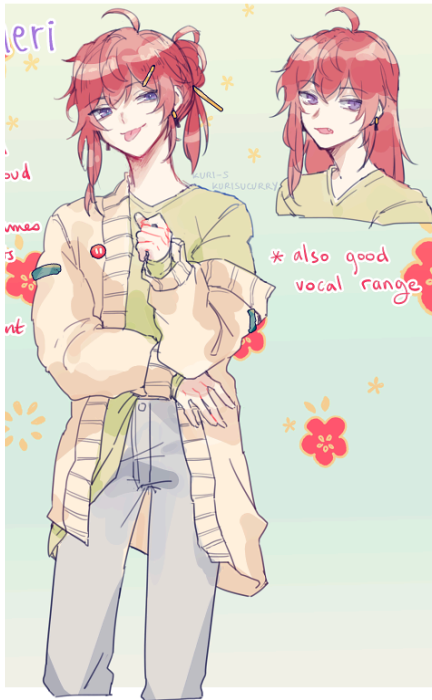

## FULL COLOR ILLUSTRATION

Fully rendered illustration; very simple background

	EUR
Bust/Portrait	75€
Half body	95€
Full body	130€

## SD - CHIBI

Clean lineart, full colors with rendering, plain white/color background

	EUR
Bust - Half body	35€
Full body	55€

## COLORED SKETCH

Rough/messy lines, flat colors with minimal shading, no rendering, plain white/color background

	EUR
Bust/Portrait	35€
Half body	55€
Full body	85€