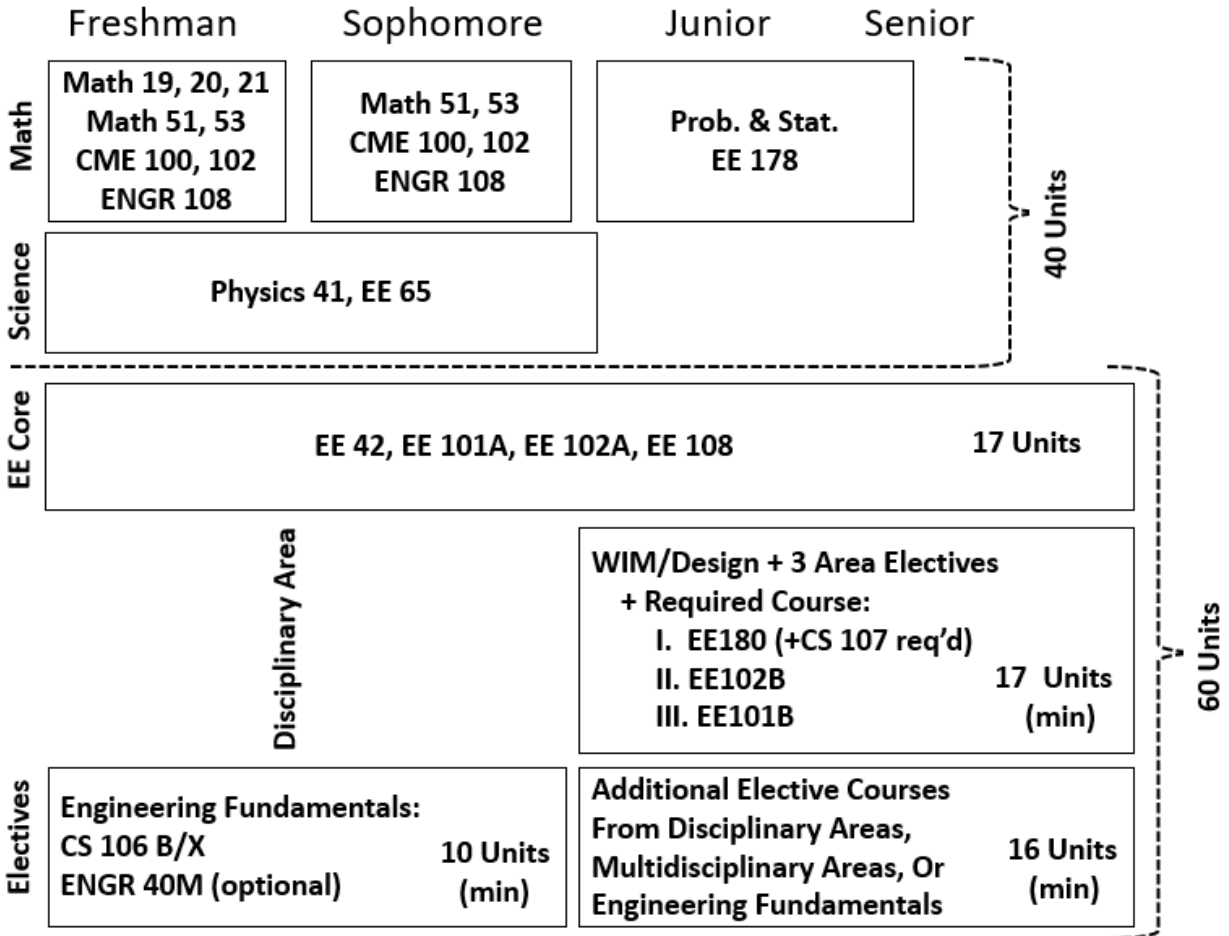

# Electrical Engineering

Flowchart shows the Sequencing of Courses (see text for details)

Disciplinary Areas Listed below with courses (17 units min); Pre-Approved Electives (including Multidisciplinary) listed--total elective courses (17 units min)