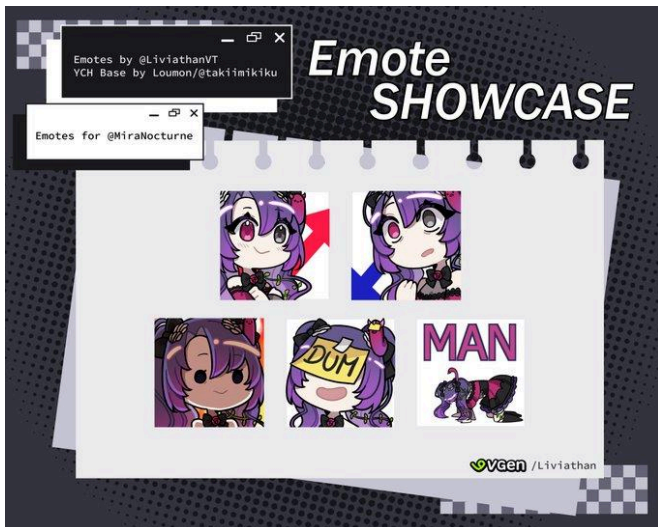

Karaoke Mic: <https://vgen.co/SinbadStardust>

Emotes:

https://www.fiverr.com/sdwhaze?source=order_page_user_message_link

<https://vgen.co/Mackdoodle>

<https://vgen.co/Liviathan>

<https://vgen.co/franzuwu>

<https://vgen.co/awan>