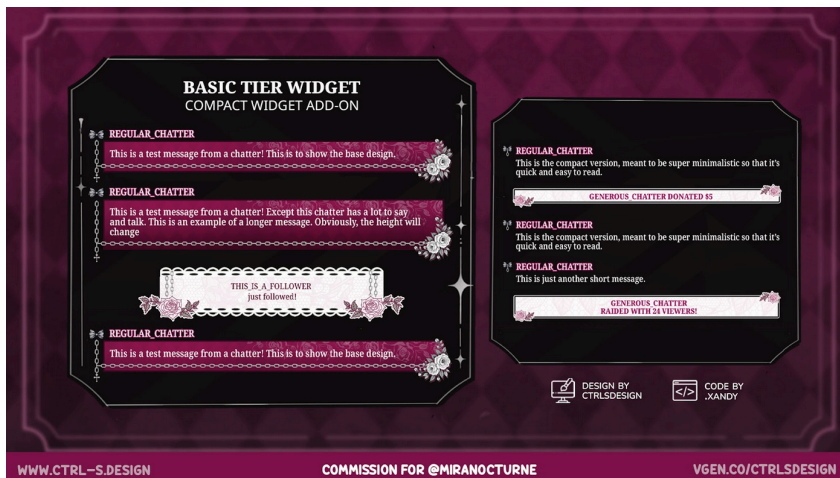

WWW.CTRL-S.DESIGN

COMMISSION FOR @MIRANOCTURNE

VGEN.CO/CTRLSDSIGN