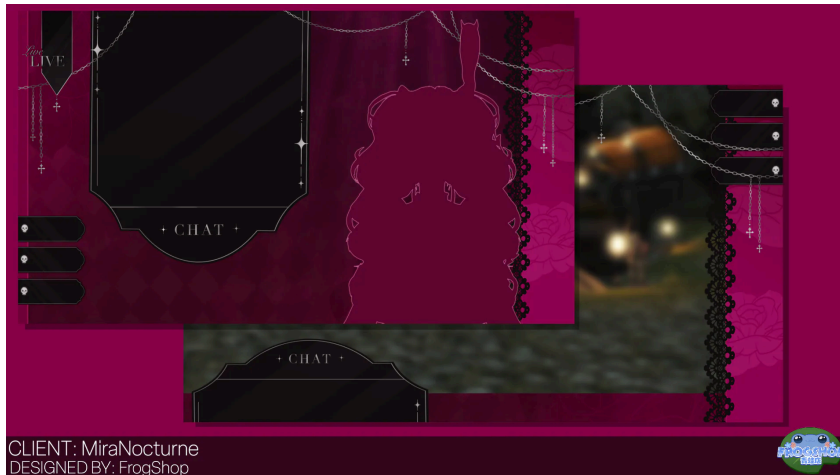

Offline Banner:

https://www.fiverr.com/drewdesignlab?source=gig_page&gigs=slug%3Adesign-vtuber-banner-header-for-twitch-youtube%2Cpkg_id%3A1

Stream Assets:

Overlay: <https://vgen.co/FrogShop>

CLIENT: MiraNocturne
DESIGNED BY: FrogShop