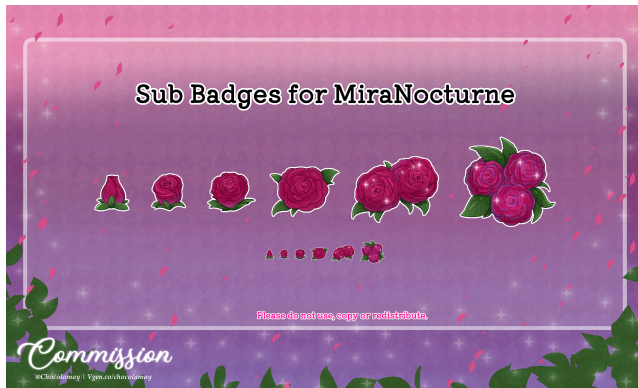

MASCOT DESIGN

CLIENT: MiraNocturne

FROGSHOP
青蛙店

青蛙店 @Frog Shop

Reactive PNG: <https://vgen.co/FrogShop>

Alerts: <https://vgen.co/SquishyRen>

Channel Point/Worm Token: twitch.tv/thedaemonfruit

Sub Badges: <https://vgen.co/Chocolamay>