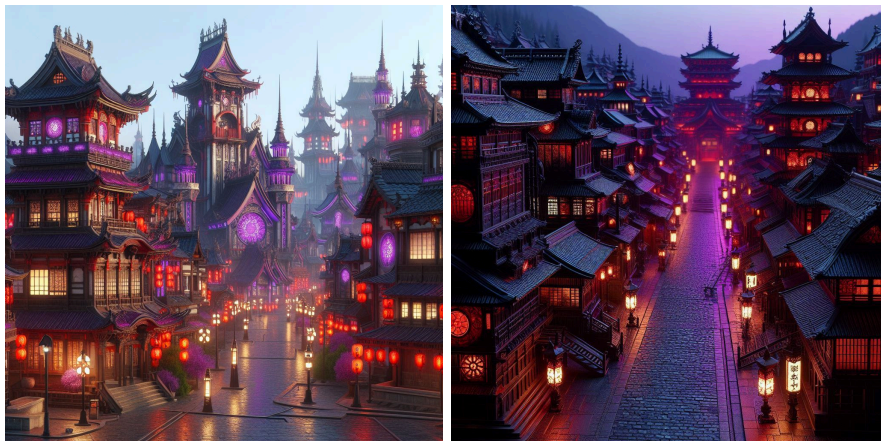

## Kuronashi

This is a city in Nyxthralis. It is like Chinatown/Little Tokyo. It is also known as a tourist location for weeps. This is the city where Nova & Grim had their wedding.