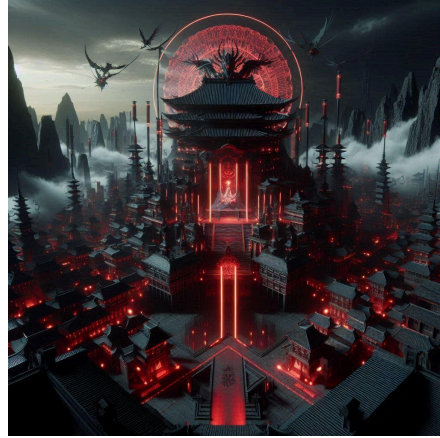

This is the hometown of MKU's music teacher/Nyxthralis musician, Katso Ren. This is also the home of Ayame Kurogami & Aaliyah Stormborne. Shogai Toshi is a city located in Tartarus.