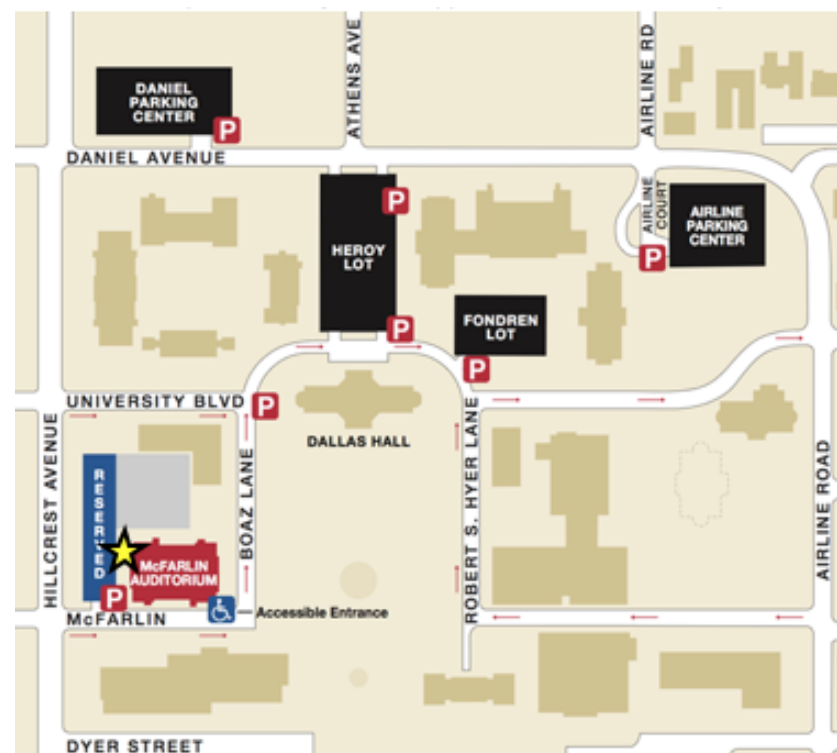

COSTUME INFORMATION

- Costumes for Making Spirits Bright are the property of Studio B and will be transported to and from the theater by Studio B staff. Backstage volunteers and female parents should assist with costumes at the time of arrival before the show starts.
- Tights act as underwear. Young dancers may wear a pull-up diaper under tights if there is a concern. Dance bras should be skin colored with clear straps and should not show. Studio B sells tights if you don't have the right color.

- Dancers should have their hair and make-up done before coming through the backstage door. See chart for hair requirements.

GENERAL INFORMATION

- Each class will have at least one volunteer that is in charge while backstage.
- Coloring books and crayons will be provided for entertainment purposes while students wait for their turn on stage.
- Please feed your dancer before arriving.
- Parents are not allowed backstage once the show has begun for safety concerns.
- Dancers will be dismissed from the stage at the close of each show. Each show should run about an hour.

MAKE UP

Red lipstick, pink blush, brown or smokey eyeshadow, black mascara and optional black eyeliner. Make-up is optional for the youngest dancers but is encouraged.

PARKING & ENTRANCE INFORMATION