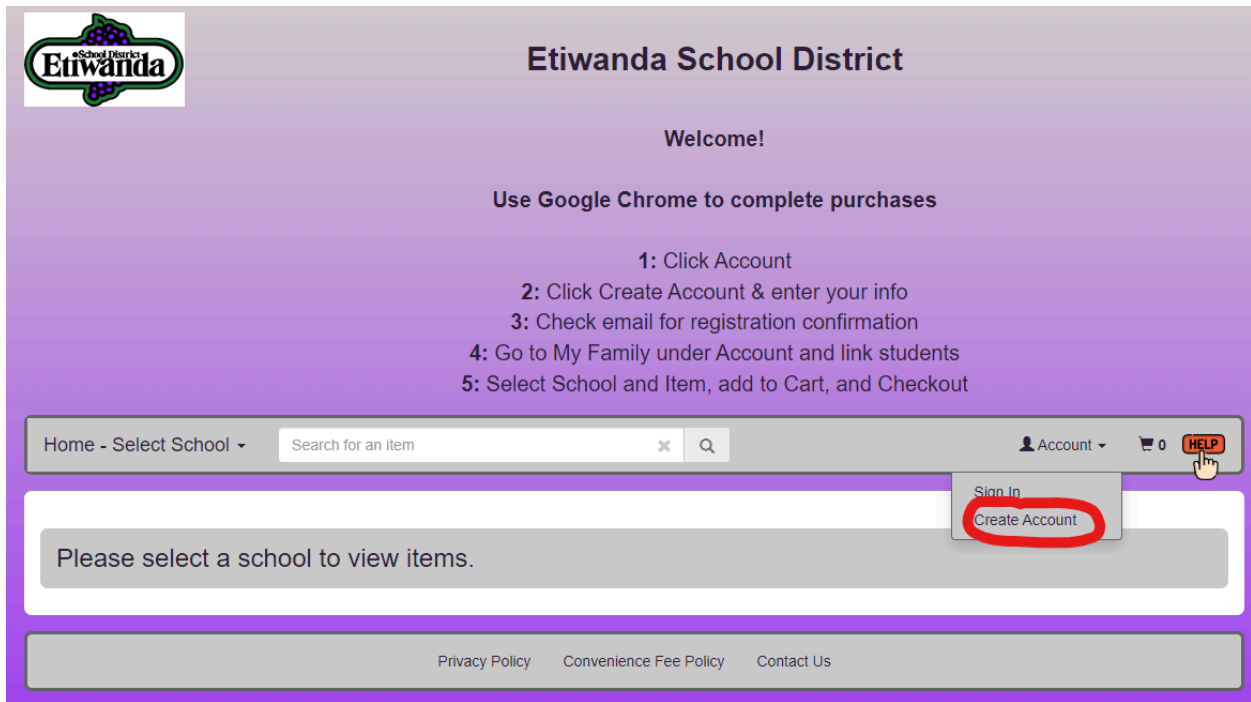

# Follow these steps to create your new account.

- 1) <https://etiwanda.graystep.com/>
- 2) Click on the Dropdown Arrow next to “Account”

- 3) Click “Create Account”
- 4) Fill in the requested information: