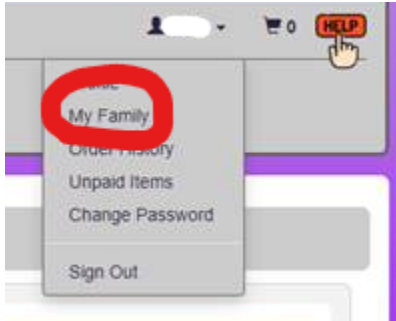

Your Registration for the Etiwanda School District Web Store is almost complete!

Click the following link to complete the registration process. Upon activation, you can log into your account you just created, using your EMail address as your Username.

Once you login, you may change your username and password.

This link will expire in 60 minutes.

<https://etiwanda.graystep.com/index.aspx#>

7) After confirming your account through the email that was sent, click on the dropdown arrow next to your name and select, "My Family"