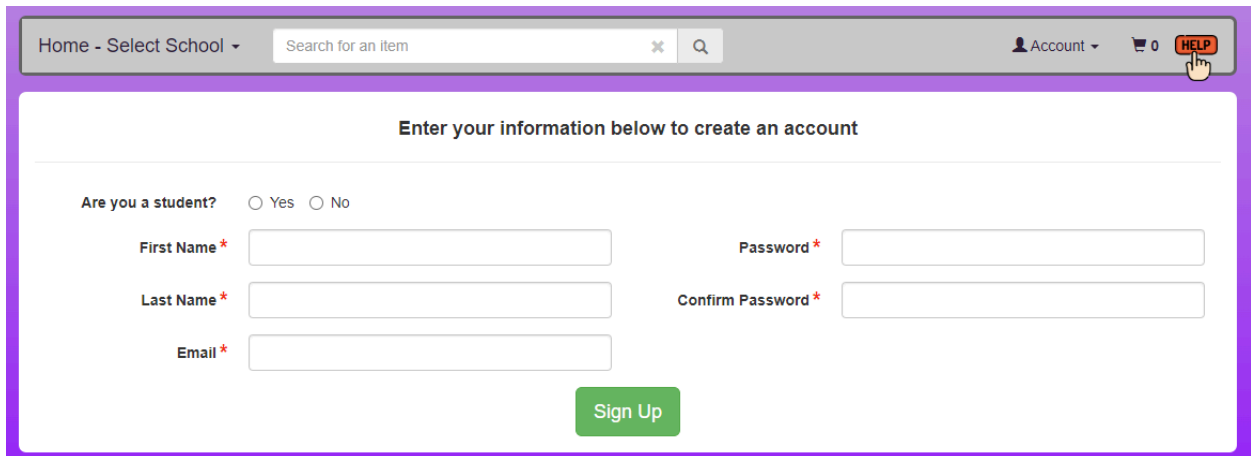

# Follow these steps to create your new account.

- 1) <https://etiwanda.graystep.com/>
- 2) Click on the Dropdown Arrow next to “Account”

- 3) Click “Create Account”
- 4) Fill in the requested information:

- 5) Click “Sign Up.” A screen will pop up and you will see the following:

A confirmation email has been sent to the entered email address. Follow the contained instructions to finish creating your account.