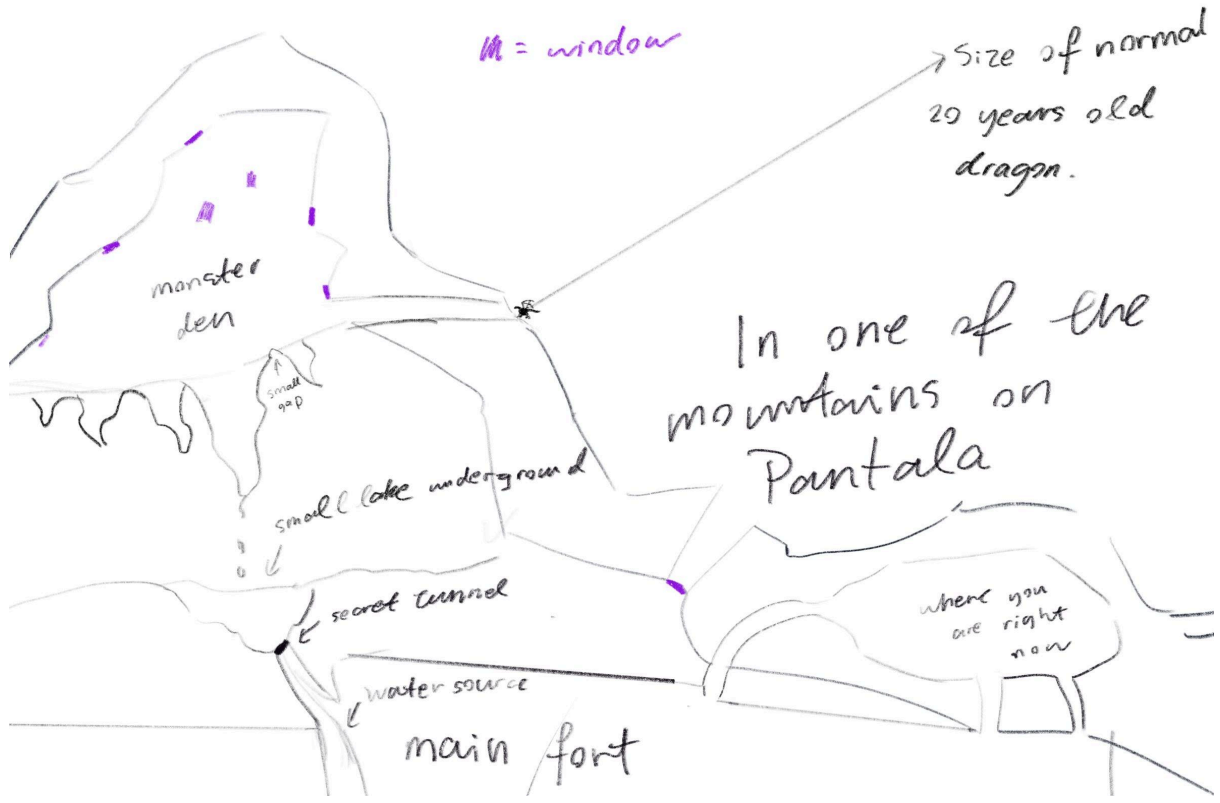

M = window

Size of normal 20 years old dragon.

In one of the mountains on Pantala

monster den

small gap

small lake underground

secret tunnel

water source